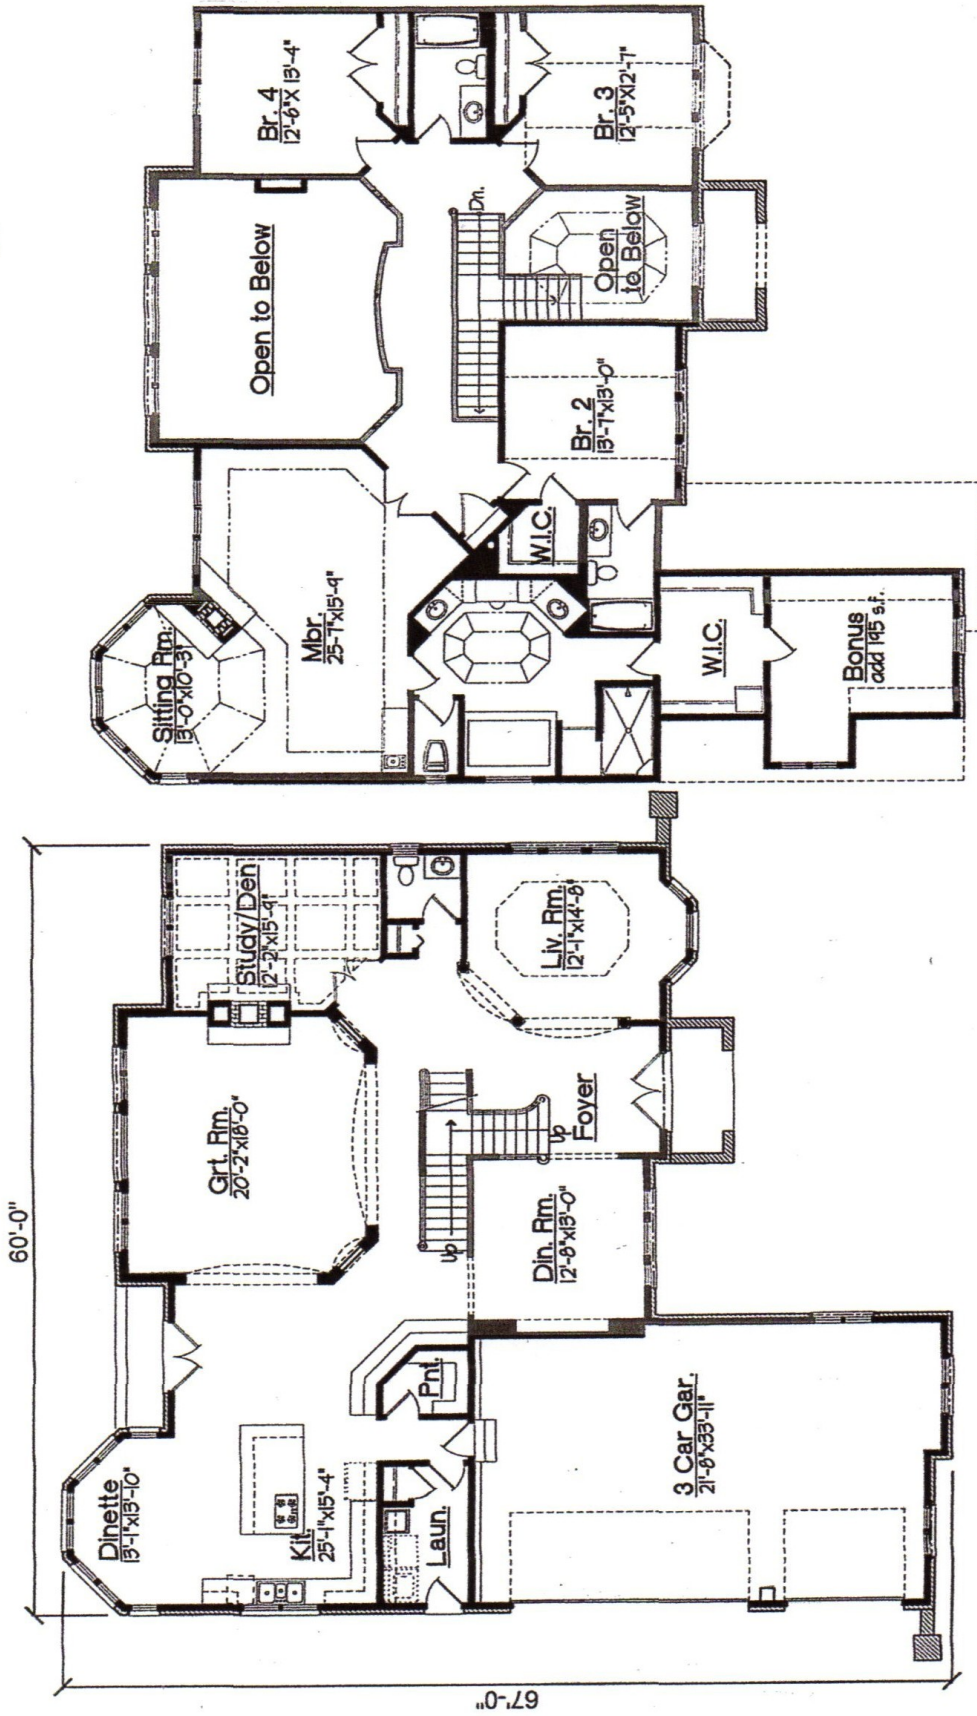

Kempton

Phone: 708-599-1865
Cell: 708-601-GORT (4678)
Fax: 708-596-5450
www.GortHomes.com

FRONT ELEVATION

TOTAL LIVING AREA
4064

Kempton

SECOND FLOOR PLAN

FIRST FLOOR PLAN