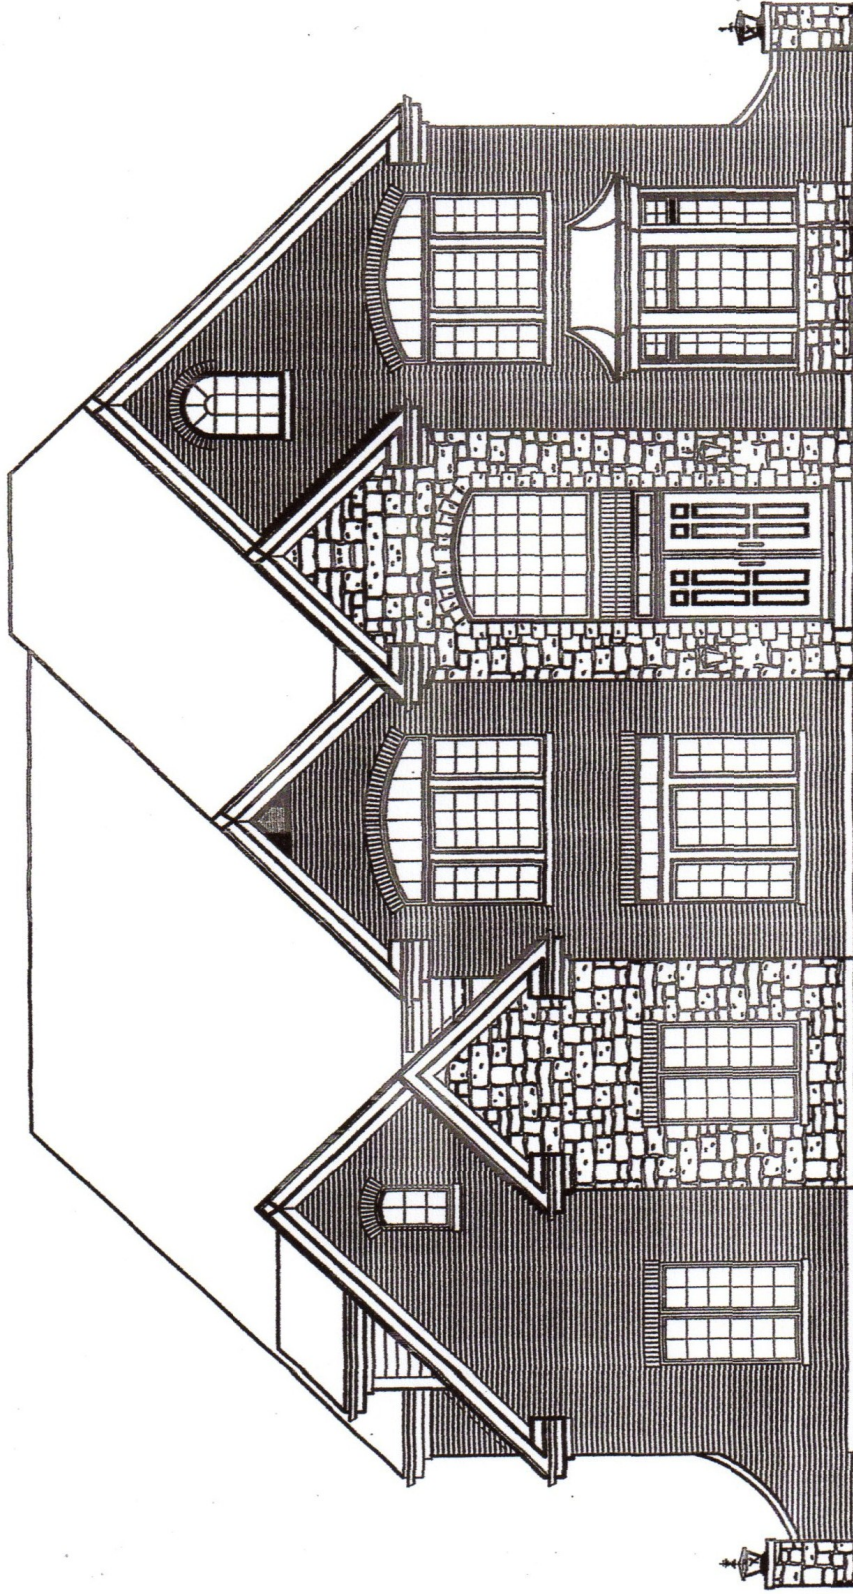

Kempton

Phone: 708-599-1865
Cell: 708-601-GORT (4678)
Fax: 708-596-5450
www.GortHomes.com

FRONT ELEVATION

TOTAL LIVING AREA
4064

Kempton

SECOND FLOOR PLAN

FIRST FLOOR PLAN